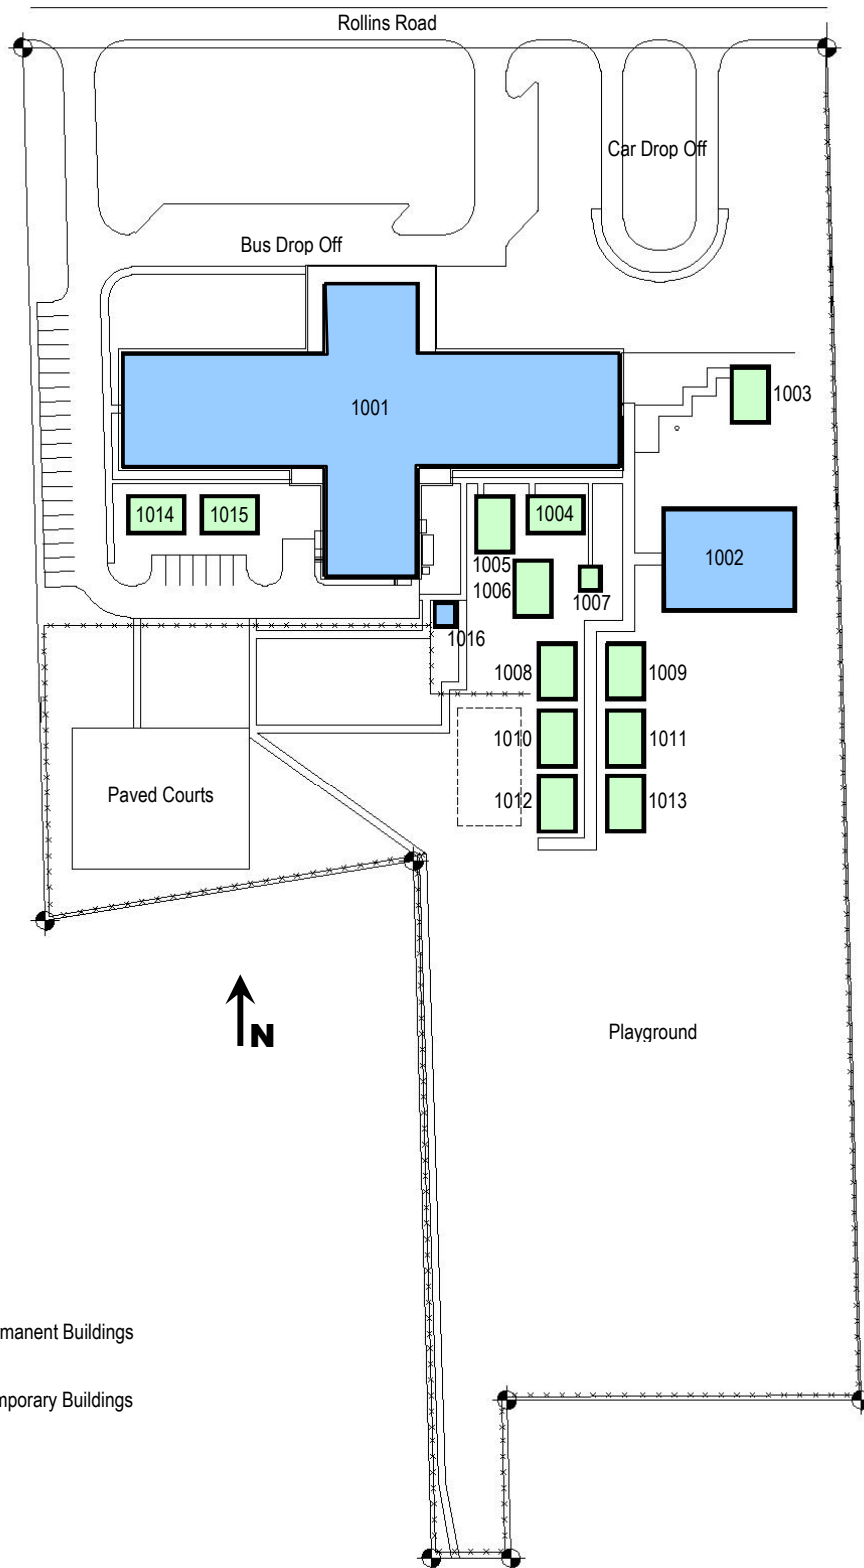

Northwestern Elementary School

Legend

- Permanent Buildings
- Temporary Buildings

Northwestern Elementary School – Phase I

Project Summary

- ① Buy Church Site and Renovate Building for Early Learning Center
- ② Kitchen Additions & Renovations
- ③ Restroom Additions/Renovations
- ④ Replace Fire Alarm and Intercom
- ⑤ Improve Classroom Lighting
- ⑥ Add Parking and Improve Vehicular Circulation
- ⑦ New Eight Classroom Building
- ⑧ New Media Center

Legend

- New Construction
- Existing Buildings
- Temporary Buildings
- New Paving

Northwestern Elementary School – Phase II

Project Summary

- ① Buy Church Site and Renovate Building for Early Learning Center
- ② Kitchen Additions & Renovations
- ③ Restroom Additions/Renovations
- ④ Replace Fire Alarm and Intercom
- ⑤ Improve Classroom Lighting
- ⑥ Add Parking and Improve Vehicular Circulation
- ⑦ New Eight Classroom Building
- ⑧ New Media Center

Legend

- New Construction
- Existing Buildings
- Temporary Buildings
- New Paving

Northwestern Elementary School – Phase III

Project Summary

- ① Buy Church Site and Renovate Building for Early Learning Center
- ② Kitchen Additions & Renovations
- ③ Restroom Additions/Renovations
- ④ Replace Fire Alarm and Intercom
- ⑤ Improve Classroom Lighting
- ⑥ Add Parking and Improve Vehicular Circulation
- ⑦ New Eight Classroom Building
- ⑧ New Media Center

Legend

- New Construction
- Existing Buildings
- New Paving