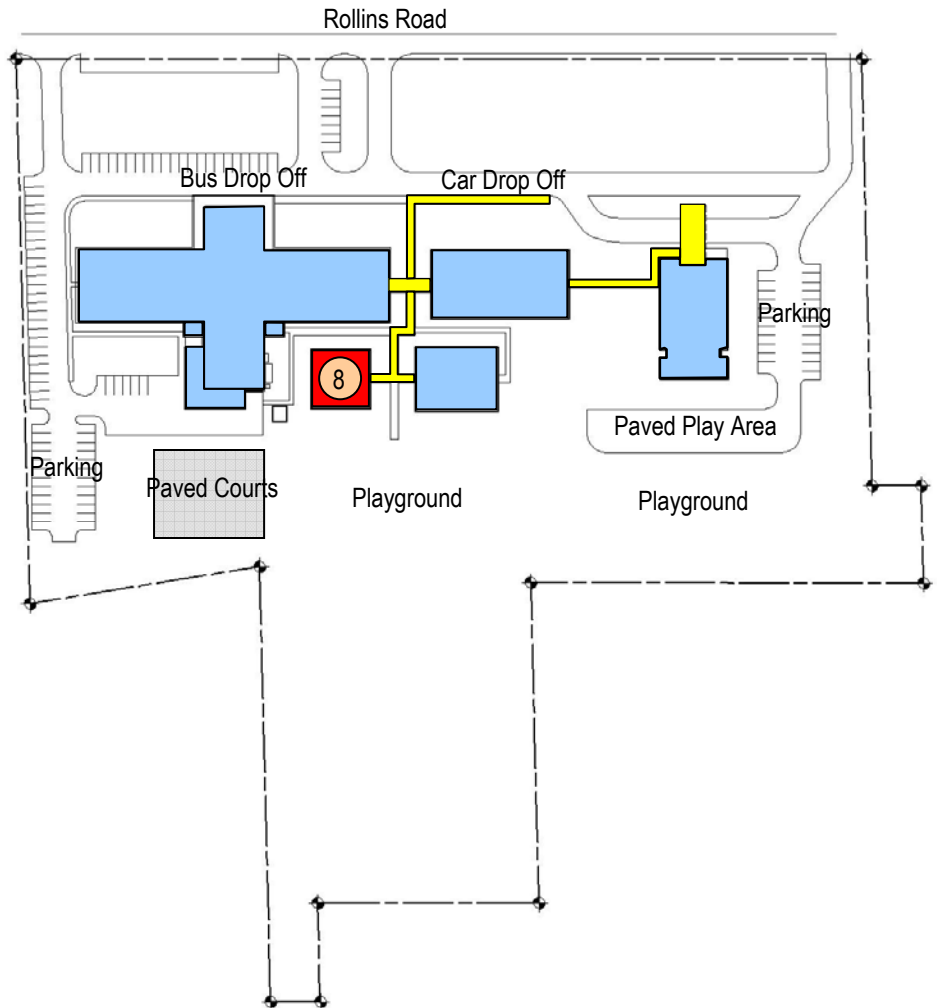

Northwestern Elementary School – Phase III

Project Summary

- ① Buy Church Site and Renovate Building for Early Learning Center
- ② Kitchen Additions & Renovations
- ③ Restroom Additions/Renovations
- ④ Replace Fire Alarm and Intercom
- ⑤ Improve Classroom Lighting
- ⑥ Add Parking and Improve Vehicular Circulation
- ⑦ New Eight Classroom Building
- ⑧ New Media Center

Legend

- New Construction
- Existing Buildings
- Temporary Buildings
- New Paving