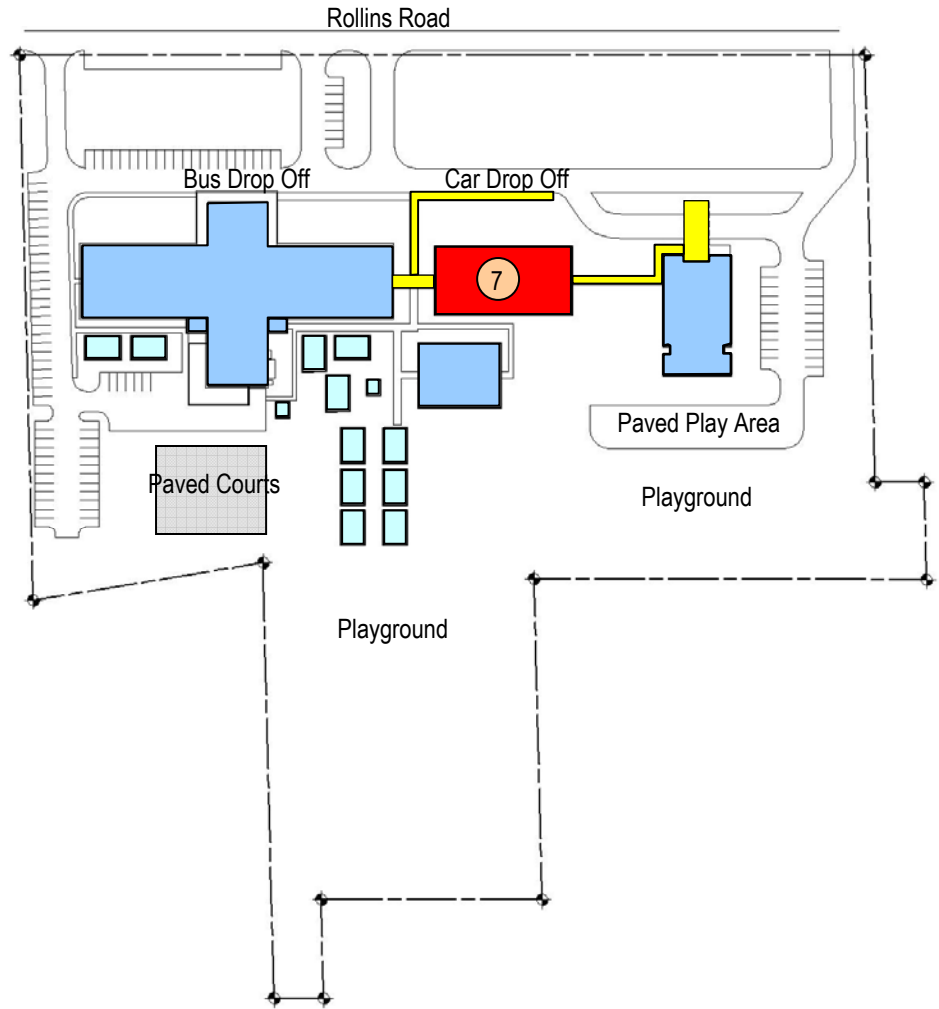

Northwestern Elementary School

Legend

- Permanent Buildings
- Temporary Buildings

Northwestern Elementary School – Phase I

Project Summary

- ① Buy Church Site and Renovate Building for Early Learning Center
- ② Kitchen Additions & Renovations
- ③ Restroom Additions/Renovations
- ④ Replace Fire Alarm and Intercom
- ⑤ Improve Classroom Lighting
- ⑥ Add Parking and Improve Vehicular Circulation
- ⑦ New Eight Classroom Building
- ⑧ New Media Center

Legend

- New Construction
- Existing Buildings
- Temporary Buildings
- New Paving

Northwestern Elementary School – Phase II

Project Summary

- ① Buy Church Site and Renovate Building for Early Learning Center
- ② Kitchen Additions & Renovations
- ③ Restroom Additions/Renovations
- ④ Replace Fire Alarm and Intercom
- ⑤ Improve Classroom Lighting
- ⑥ Add Parking and Improve Vehicular Circulation
- ⑦ New Eight Classroom Building
- ⑧ New Media Center

Legend

- New Construction
- Existing Buildings
- Temporary Buildings
- New Paving

Northwestern Elementary School – Phase III

Project Summary

- ① Buy Church Site and Renovate Building for Early Learning Center
- ② Kitchen Additions & Renovations
- ③ Restroom Additions/Renovations
- ④ Replace Fire Alarm and Intercom
- ⑤ Improve Classroom Lighting
- ⑥ Add Parking and Improve Vehicular Circulation
- ⑦ New Eight Classroom Building
- ⑧ New Media Center

Legend

- New Construction
- Existing Buildings
- New Paving