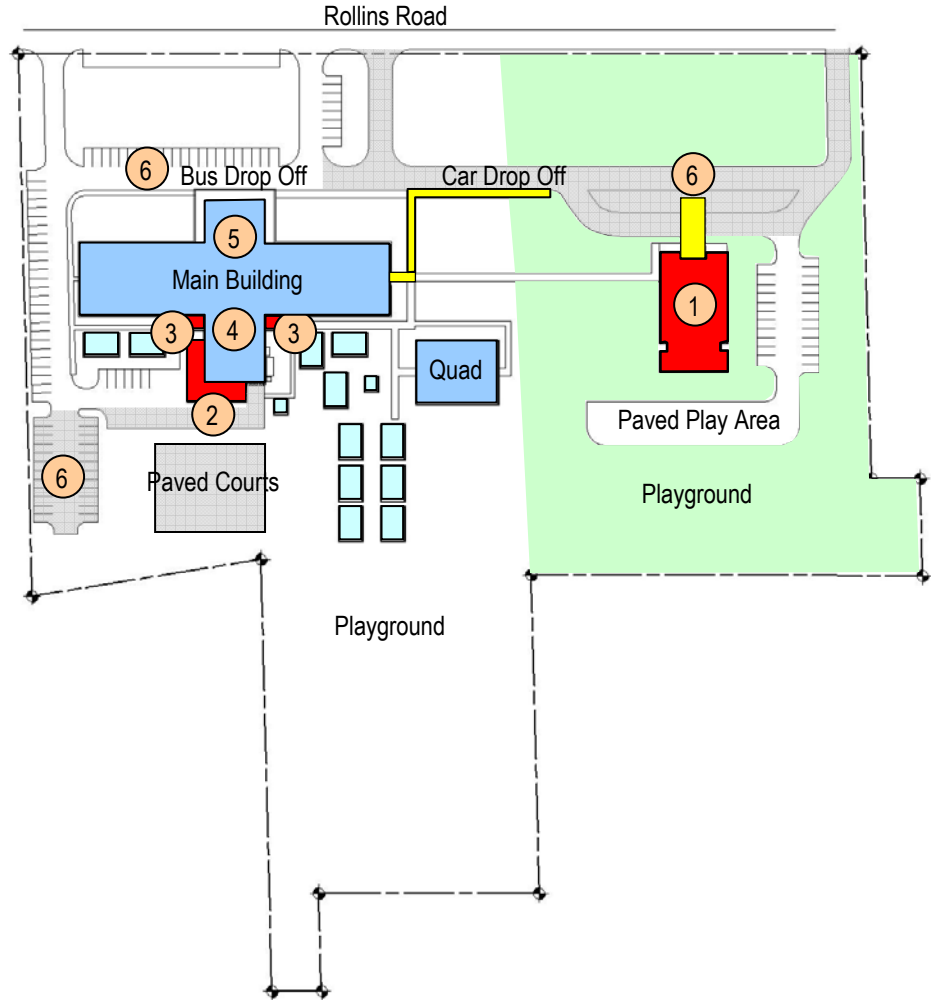

Northwestern Elementary School

Legend

- Permanent Buildings
- Temporary Buildings

Northwestern Elementary School – Phase I

Project Summary

- ① Buy Church Site and Renovate Building for Early Learning Center
- ② Kitchen Additions & Renovations
- ③ Restroom Additions/Renovations
- ④ Replace Fire Alarm and Intercom
- ⑤ Improve Classroom Lighting
- ⑥ Add Parking and Improve Vehicular Circulation
- ⑦ New Eight Classroom Building
- ⑧ New Media Center

Legend

- New Construction
- Existing Buildings
- Temporary Buildings
- New Paving

Northwestern Elementary School – Phase II

Project Summary

- ① Buy Church Site and Renovate Building for Early Learning Center
- ② Kitchen Additions & Renovations
- ③ Restroom Additions/Renovations
- ④ Replace Fire Alarm and Intercom
- ⑤ Improve Classroom Lighting
- ⑥ Add Parking and Improve Vehicular Circulation
- ⑦ New Eight Classroom Building
- ⑧ New Media Center

Legend

- New Construction
- Existing Buildings
- Temporary Buildings
- New Paving

Northwestern Elementary School – Phase III

Project Summary

- ① Buy Church Site and Renovate Building for Early Learning Center
- ② Kitchen Additions & Renovations
- ③ Restroom Additions/Renovations
- ④ Replace Fire Alarm and Intercom
- ⑤ Improve Classroom Lighting
- ⑥ Add Parking and Improve Vehicular Circulation
- ⑦ New Eight Classroom Building
- ⑧ New Media Center

Legend

- New Construction
- Existing Buildings
- New Paving